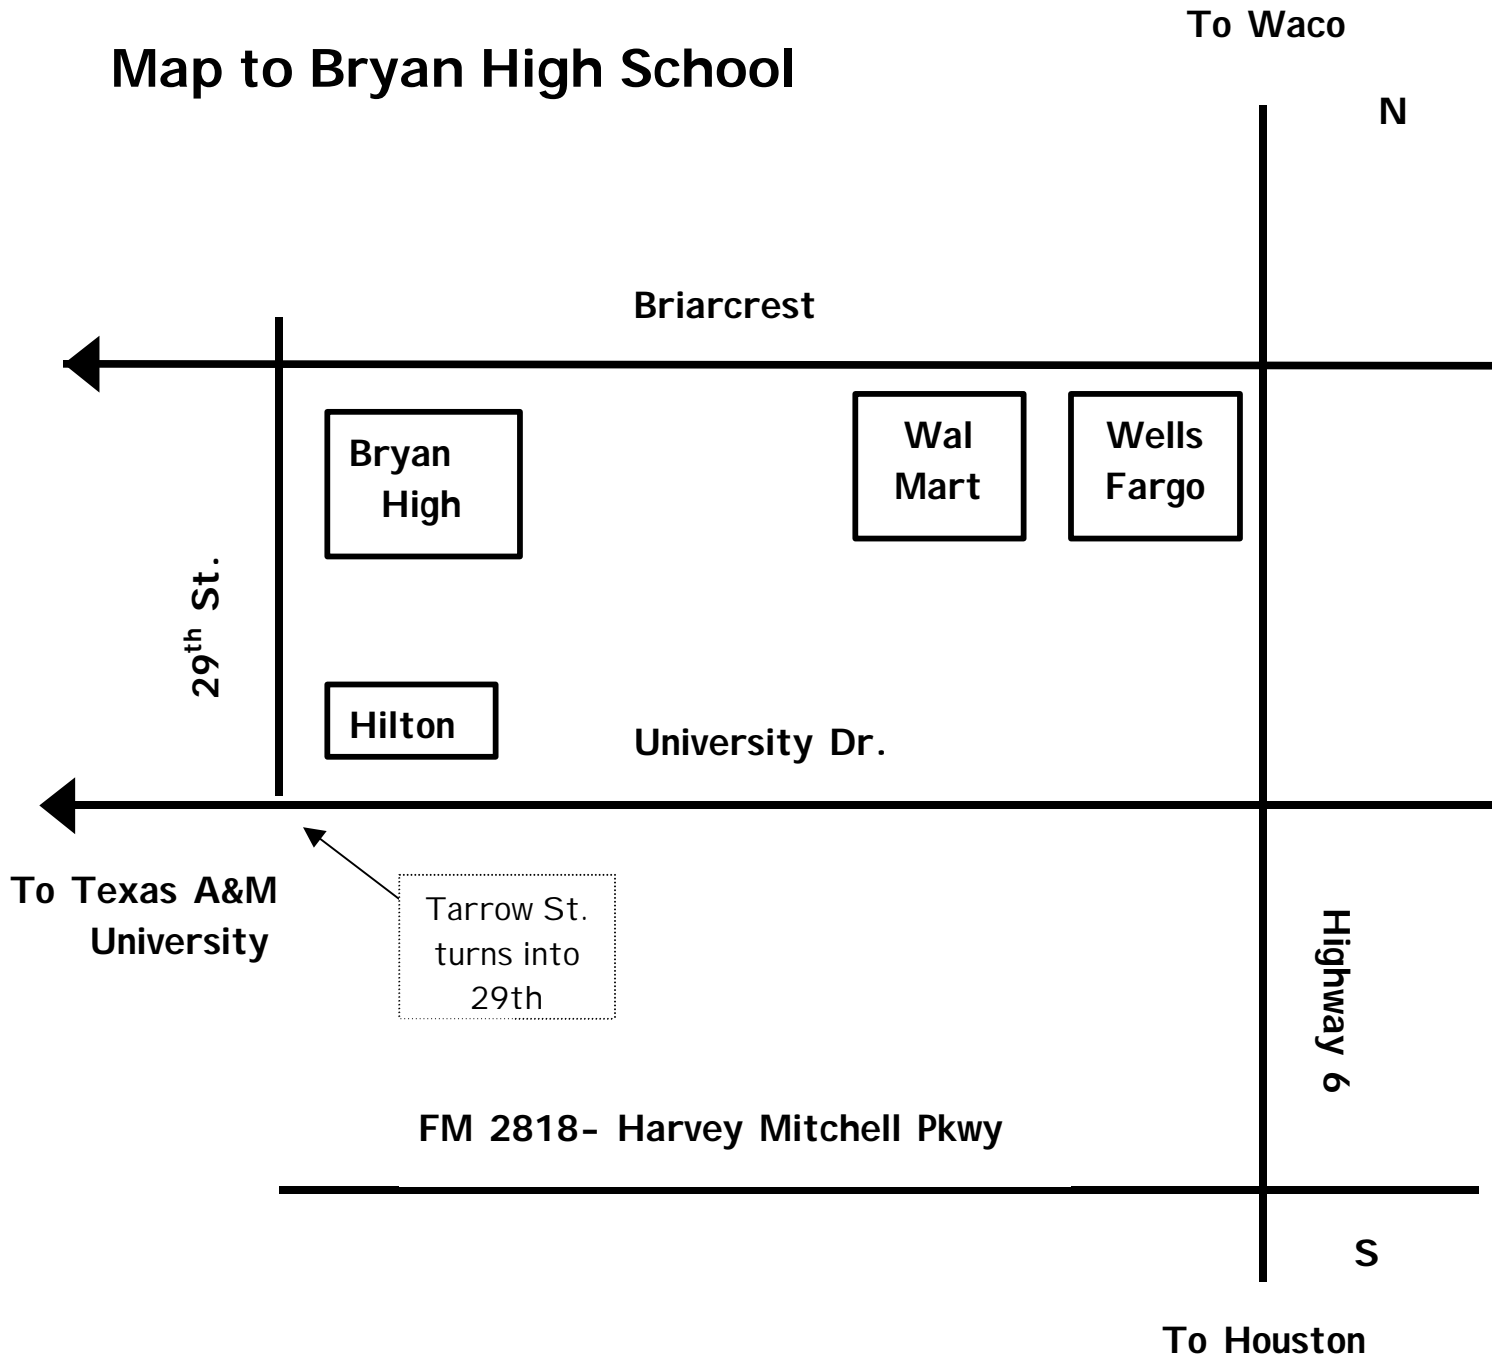

Map to Bryan High School

Briar Crest Rd.

29th STREET

BLUE CAMPUS 1st FLOOR

ROOMS
 5100-5192
 6100-6189
 7100-7155

Barak Rd.